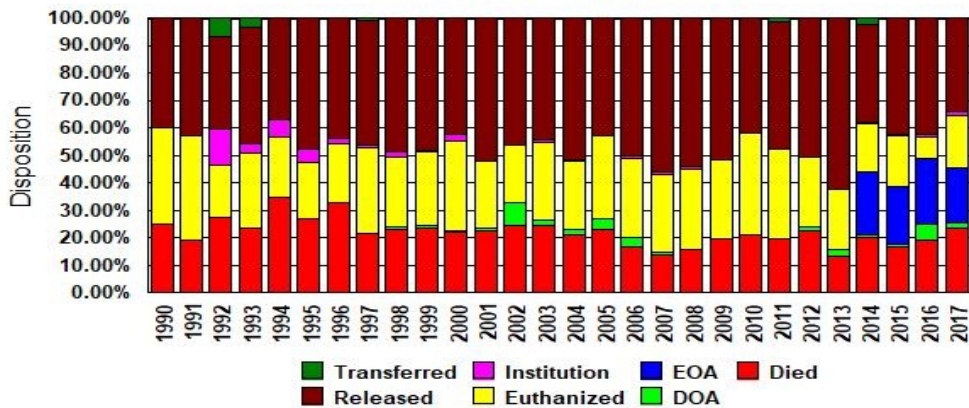

**Bird Patient Disposition by Year**  
Three Rivers Avian Center

	Died	DOA	EOA	Euthanized	Institution	Pending	Released	Transferred	Total
1990		5		7			8		20
1991		8		16			18		42
1992		17		12	8		21	4	62
1993		14		16	2		25	2	59
1994		35		22	6		37		100
1995		31		23	6		54		114
1996		43		28	3		57		131
1997		40		57	2		84	1	184
1998		35	1	38	3		73		150
1999		48	2	54	1		98		203
2000		42	1	62	4		80		189
2001		44	1	47			100		192
2002		55	19	47			103		224
2003		50	4	58	2		90		204
2004		42	4	50	1		102		199
2005		34	6	45			63		148
2006		30	6	51	2		89		178
2007		23	1	46	2		91		163
2008		29		54	1		99		183
2009		38		56			99		193
2010		42		75			83		200
2011		28		46			65	2	141
2012		33	2	37			73		145
2013		17	3	28			79		127
2014		49	2	55	43	1	86	5	241
2015		33	2	41	36	1	82		195
2016		43	13	54	18	2	95		225
2017		54	4	45	43	3	77		229
<b>Total</b>	<b>962</b>	<b>71</b>	<b>195</b>	<b>1115</b>	<b>50</b>	<b>3</b>	<b>2031</b>	<b>14</b>	<b>4441</b>

\*EOA = Euthanized On Arrival

This designation was begun in 2014 to help differentiate those patients we attempted to treat for their injuries from those we deemed beyond recovery.

“Institution” designated those birds who have been kept at TRAC over the years to act as Educational Ambassadors. Of the 50, 13 are currently still at TRAC.

“Transferred” designates those birds which were moved to other facilities.

(EOA = Euthanized On Arrival, no treatment attempted)

**Disposition as Percent of Intake by Year**