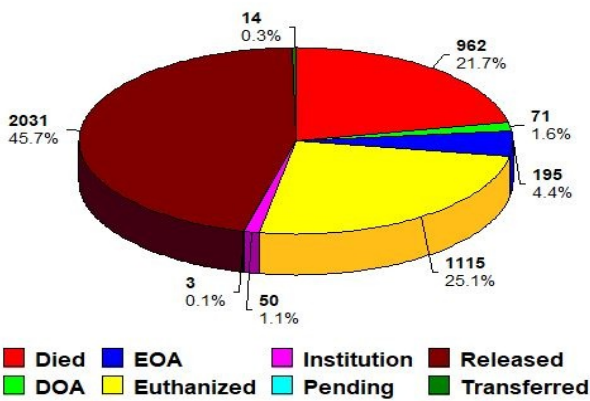

**Bird Patient Disposition by Year**  
Three Rivers Avian Center

	Died	DOA	EOA	Euthanized	Institution	Pending	Released	Transferred	Total
1990		5		7			8		20
1991		8		16			18		42
1992		17		12	8		21	4	62
1993		14		16	2		25	2	59
1994		35		22	6		37		100
1995		31		23	6		54		114
1996		43		28	3		57		131
1997		40		57	2		84	1	184
1998		35	1	38	3		73		150
1999		48	2	54	1		98		203
2000		42	1	62	4		80		189
2001		44	1	47			100		192
2002		55	19	47			103		224
2003		50	4	58	2		90		204
2004		42	4	50	1		102		199
2005		34	6	45			63		148
2006		30	6	51	2		89		178
2007		23	1	46	2		91		163
2008		29		54	1		99		183
2009		38		56			99		193
2010		42		75			83		200
2011		28		46			65	2	141
2012		33	2	37			73		145
2013		17	3	28			79		127
2014		49	2	55	43	1	86	5	241
2015		33	2	41	36	1	82		195
2016		43	13	54	18	2	95		225
2017		54	4	45	43	3	77		229
<b>Total</b>	<b>962</b>	<b>71</b>	<b>195</b>	<b>1115</b>	<b>50</b>	<b>3</b>	<b>2031</b>	<b>14</b>	<b>4441</b>

\*EOA = Euthanized On Arrival

This designation was begun in 2014 to help differentiate those patients we attempted to treat for their injuries from those we deemed beyond recovery.

“Institution” designated those birds who have been kept at TRAC over the years to act as Educational Ambassadors. Of the 50, 13 are currently still at TRAC.

“Transferred” designates those birds which were moved to other facilities.

(EOA = Euthanized On Arrival, no treatment attempted)

**Disposition as Percent of Intake by Year**